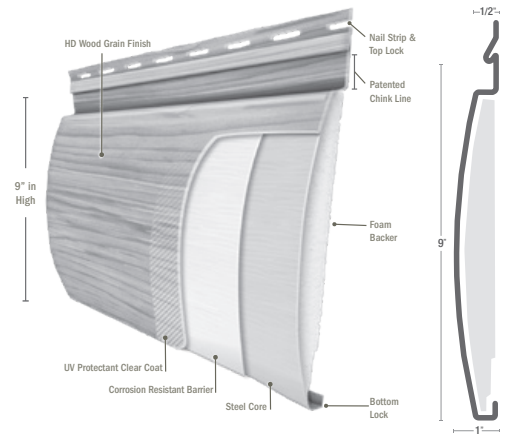

STEEL LOG SIDING

TruGrain Color
\$7.50
 per sq foot

HD Wood Grain
\$6.50
 per sq foot

Standard
\$5.50
 per sq foot

Item		Qty (pcs)	Color	Total
Steel Log Siding - Standard Color (# of Sq. Ft)				\$5.50/sq ft
Steel Log Siding - HD Wood Grain (# of Sq. Ft)				\$6.50/sq ft
Steel Log Siding - TruGrain Color (# of Sq. Ft)				\$7.50/sq ft
Starter Strip (10' Stick)				\$12.00
Rock Transition (10' Stick)				\$16.00
Round Corner Base & Cap (10' Stick)				\$110.00
Square Corner Base & Cap (10' Stick)				\$70.00
Inside Corner Cap (10' Stick)				\$30.00
Sill Trim (10' Stick)				\$12.00
Frieze Board Crown (10' Stick)				\$15.00
Crown Keeper (10' Stick)				\$15.00
Bold Window & Door Trim (10' Stick)				\$18.00
J-Channel (10' Stick)				\$14.00
Custom Trim (10' Stick)				Starting at \$20.00
Coil (11-7/8" or 24" wide)				\$3.00 or \$6.00/linear ft
J-Block - Utility				\$18.00
J-Block - Light				\$18.00
J-Block - Recessed				\$18.00
Jumbo Light Block				\$35.00
Exhaust or Dryer Vent				\$55.00
Small or Large Gable Vent				\$55.00 / \$65.00
TOTAL:				

Item		Qty (pcs)	Color	Total
Steel B&B Siding - Standard Color (# of Sq. Ft)				\$4.25/sq ft
Steel B&B Siding - HD Wood Grain (# of Sq. Ft)				\$5.25/sq ft
Steel B&B Siding - TruGrain Color (# of Sq. Ft)				\$6.25/sq ft
Rat Stop (10' Stick)				\$14.00
Rat/Rock Transition Combo (10' Stick)				\$16.00
Square Corner Base & Cap (10' Stick)				\$70.00
Inside Corner Cap (10' Stick)				\$30.00
Sill Trim (10' Stick)				\$12.00
Bold Band Board (10' Stick)				\$14.00
Bold Window & Door Trim (10' Stick)				\$18.00
J-Channel (10' Stick)				\$14.00
Custom Trim (10' Stick)				Starting at \$20.00
Coil (11-7/8" or 24" wide)				\$3.00 or \$6.00 /linear ft
J-Block - Utility				\$18.00
J-Block - Light				\$18.00
J-Block - Recessed				\$18.00
Jumbo Light Block				\$35.00
Exhaust or Dryer Vent				\$55.00
Small or Large Gable Vent				\$55.00 / \$65.00
TOTAL:				