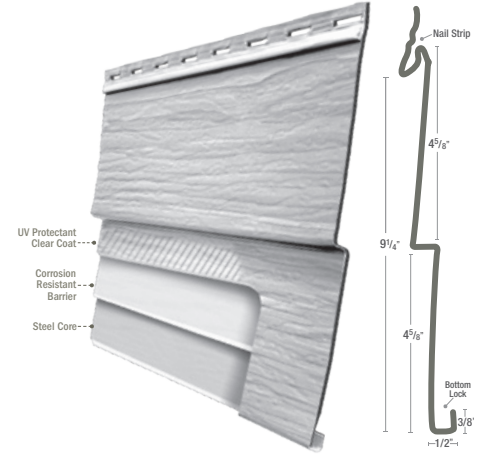

CHOOSE YOUR PROFILE:

STEEL LAP SIDING

TruGrain Color
\$6.25 per sq foot

HD Wood Grain
\$5.25 per sq foot

Standard
\$4.25 per sq foot

Item	Qty (pcs)	Color	Total
Steel Lap Siding - Standard Color (# of Sq. Ft)			\$4.25/sq ft
Steel Lap Siding - HD Wood Grain (# of Sq. Ft)			\$5.25/sq ft
Steel Lap Siding - TruGrain Color (# of Sq. Ft)			\$6.25/sq ft
Starter Strip (10' Stick)			\$12.00
Rock Transition (10' Stick)			\$16.00
Square Corner Base & Cap (10' Stick)			\$70.00
Inside Corner Cap (10' Stick)			\$30.00
Sill Trim (10' Stick)			\$12.00
Frieze Board Crown (10' Stick)			\$15.00
Crown Keeper (10' Stick)			\$15.00
Bold Window & Door Trim (10' Stick)			\$18.00
J-Channel (10' Stick)			\$14.00
Custom Trim (10' Stick)			Starting at \$20.00
Coil (11-7/8" or 24" wide)			\$3.00 or \$6.00 /linear ft
J-Block - Utility			\$18.00
J-Block - Light			\$18.00
J-Block - Recessed			\$18.00
Jumbo Light Block			\$35.00
Exhaust or Dryer Vent			\$55.00
Small or Large Gable Vent			\$55.00 / \$65.00
TOTAL:			

Standard
\$35⁰⁰ per panel

Item	Qty (pcs)	Color	Total
Tongue & Groove Steel Soffit - 12' Panel			
Tongue & Groove Vented Soffit - 12' Panel			
Soffit J-Channel (10' stick)	\$14.00		
Fascia (10' stick)	\$30.00		
TOTAL:			