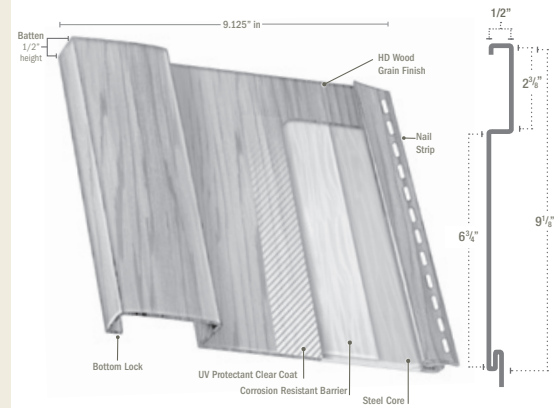

CHOOSE YOUR PROFILE:

STEEL BOARD & BATTEN SIDING

TruGrain Color

\$6.25 per sq foot

HD Wood Grain

\$5.25 per sq foot

Standard

\$4.25 per sq foot

Item		Qty (pcs)	Color	Total
Steel B&B Siding - Standard Color (# of Sq. Ft)				\$4.25/sq ft
Steel B&B Siding - HD Wood Grain (# of Sq. Ft)				\$5.25/sq ft
Steel B&B Siding - TruGrain Color (# of Sq. Ft)				\$6.25/sq ft
Rat Stop (10' Stick)				\$14.00
Rat/Rock Transition Combo (10' Stick)				\$16.00
Square Corner Base & Cap (10' Stick)				\$70.00
Inside Corner Cap (10' Stick)				\$30.00
Sill Trim (10' Stick)				\$12.00
Bold Band Board (10' Stick)				\$14.00
Bold Window & Door Trim (10' Stick)				\$18.00
J-Channel (10' Stick)				\$14.00
Custom Trim (10' Stick)				Starting at \$20.00
Coil (11-7/8" or 24" wide)				\$3.00 or \$6.00 /linear ft
J-Block - Utility				\$18.00
J-Block - Light				\$18.00
J-Block - Recessed				\$18.00
Jumbo Light Block				\$35.00
Exhaust or Dryer Vent				\$55.00
Small or Large Gable Vent				\$55.00 / \$65.00
TOTAL:				